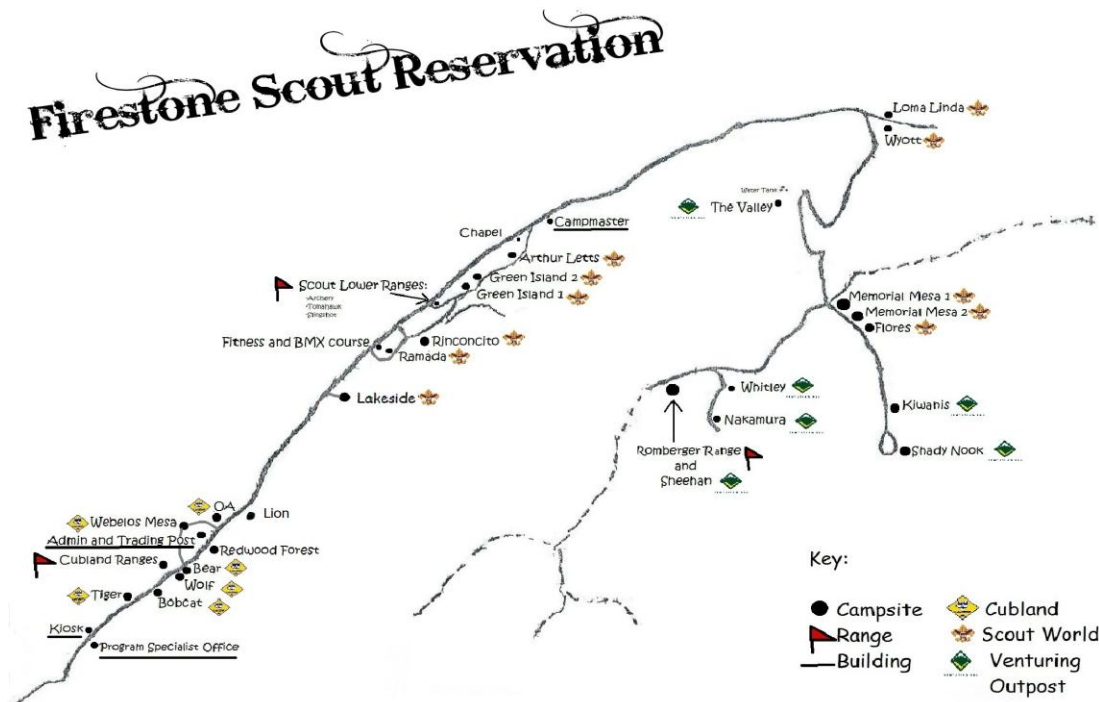

Directions from the Los Angeles Area:

We are located just east of State Route 57 in Tonner Canyon between Diamond Bar and Brea, California. Routes to Firestone Scout Reservation:

- Take 60 Fwy East to 57 Fwy South; Exit Brea Canyon Rd; Turn right onto Brea Canyon Rd.; Turn left on Tonner Canyon Rd.

Or:

- Take 91 Fwy East to 57 Fwy North; Exit Tonner Canyon Rd.; Turn left [East] at bottom of exit.

Then:

- Enter at left gate by Security Guard Station
- Bear left at all forks in the road to reach Campsites.